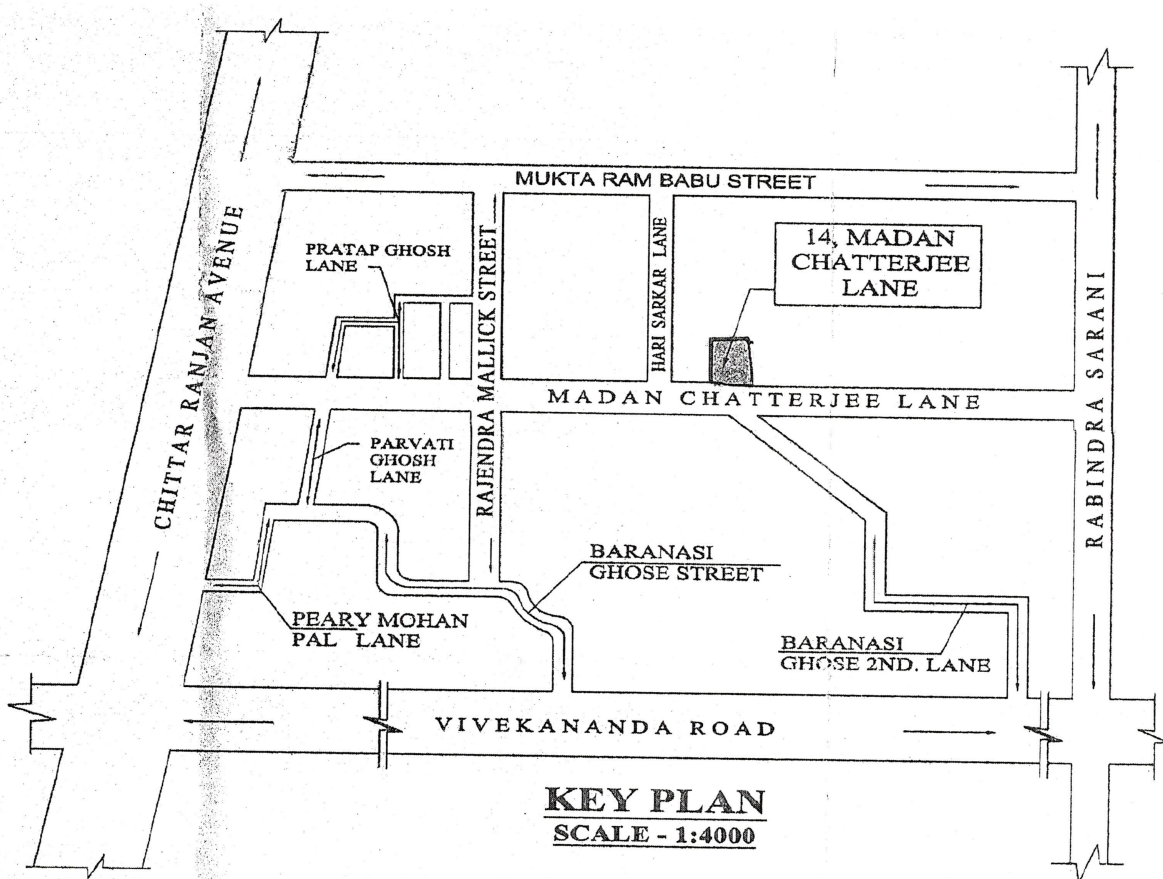

TO WHOM IT MAY CONCERN

Location plan of proposed project “**BD Garment Hub**” situated at Premises No. 14, Madan Chatterjee Lane, Under K.M.C, Ward No. 041, Borough - V, Kolkata - 700007, West Bengal is shown below:

Latitude: 22.5840621
Longitude: 88.3600507

For M/s ROSE GARDEN COMPLEX PVT LTD.

For ROSE GARDEN COMPLEX PVT. LTD.

[Signature]
Director

Binay Kumar Dubey
Director